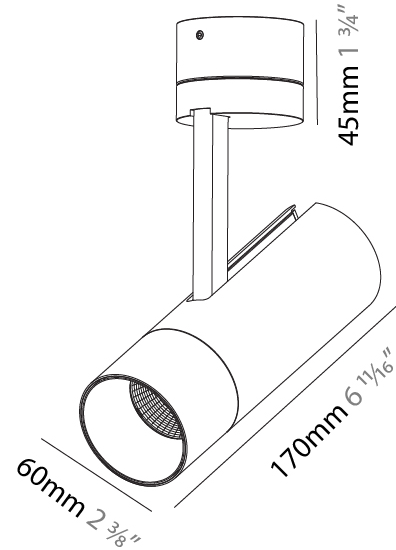

GENERAL

Series: Imagine
Subseries: Imagine 60
Brand: Prolicht
Division: Architectural
Mounting Type: Surface
Mounting Location: Ceiling
Subcategory: Spots

PHYSICAL

Shape: Cylinder
Diameter (mm): 60
Diameter (in): 2 ³/₈
Height (mm): 170
Height (in): 6 ¹¹/₁₆
Max. Overall Height (mm): 215
Max. Overall Height (in): 8 ⁷/₁₆
Light Distribution: Adjustable / Direct
Weight (kg): 0.604
Weight (lbs): 1.33
Fixture Finish: [SSR / BKV / CWI / CRY / HAB / UFT / ITA / RUA / FTG / MYG / LOD / PUS / FRO / FUP / KIA / POP / BLS / SPG / MEY / GOH / GUM / CHC / COM / ABZ / JAG / OBR / MOS / ROR](#)
Fixture Material: Aluminum Die Cast

ELECTRICAL

Lamp Type: LED (Zhaga Standard)
Input Wattage (W): 13
Total Output Wattage (W): 11.8
Dimming: [Tri-Mode (Non-Dimming and Phase Dimming (120Vac only) and 0-10V Dimming)](#)
Driver Included: Yes
Driver Location: Integrated
Driver Type: Constant Current - Universal
Driver Class: Class 2
Input Voltage (V): 120 - 277
Constant Current (MA): 500

LED

Number of LEDs: 1
Color Temperature (°K): [2700 / 3000 / 3500 / 4000](#)
Max. Delivered Lumen (lm): 987 / 1023 / 1076 / 1098
Nominal Lumen (lm): 1304 / 1352 / 1421 / 1450
CRI: >90 CRI
Lamp Life (hrs): 50000

OPTICAL

Reflector°: [18 / 34 / 46](#)
Optic°: [Lens Pack - No Lens / Linear Spread Lens / Honeycomb / Spread Lens](#)
Adjustability: Rotational 350°; Tilt 90°

RATINGS AND CERTIFICATIONS

Certified By: Certified for North American Standards
IP rating: IP20

PROJECT
TYPE
SPECIFIER
QUANTITY
DATE