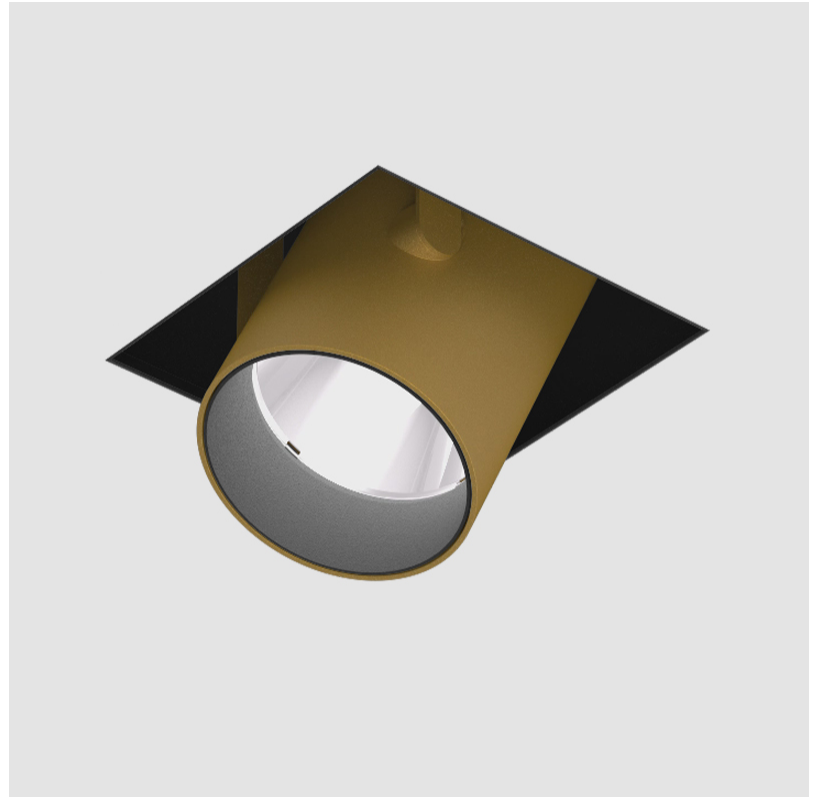

ELECTRICAL

Lamp Type: LED (Zhaga Standard)
Input Wattage (W): 13.2 (2700K) / 16.5
Total Output Wattage (W): 12 (2700K) / 15
Dimming: Tri-Mode (Non-Dimming and Phase Dimming (120Vac only) and 0-10V Dimming)
Driver Included: No
Driver Location: Recessed Housing
Driver Type: Constant Current - Universal
Driver Class: Class 2
Housing: See components
Input Voltage (V): 120 - 277
Constant Current (MA): 350

LED

Number of LEDs: 1
Color Temperature (°K): 2700 / 3000 / 3500 / 4000
Max. Delivered Lumen (lm): 870 / 970 / 1038 / 1060
CRI: >90 CRI
Lamp Life (hrs): 50000
Upon Request: Special Color Temperature

OPTICAL

Reflector°: 10
Adjustability: Rotational 355°; Tilt 45°
Upon Request: Special Beam Angles

RATINGS AND CERTIFICATIONS

Certified By: Certified for North American Standards
Zaneen Lighting Inc. © 2024, Phone: 588-3387, Fax: 247-9519, www.zaneen.com

145mm 5 11/16"	10 | 12 1/2 | 15 | 25mm 3/8" | 1/2" | 9/16" | 1"	225mm x 225mm 8 7/8" x 8 7/8"		355°	45°