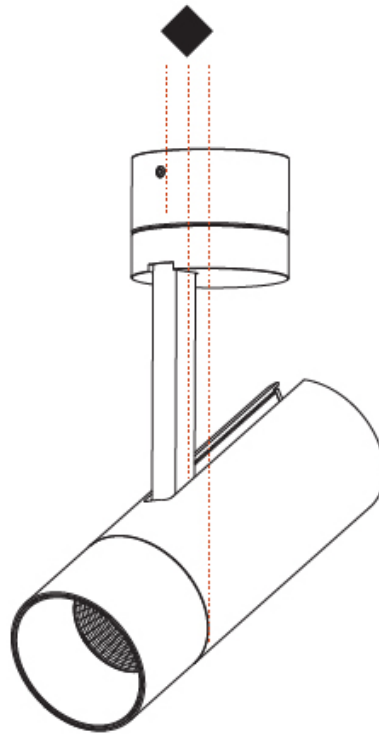

A3D112-

PROJECT	_____
TYPE	_____
SPECIFIER	_____
QUANTITY	_____
DATE	_____