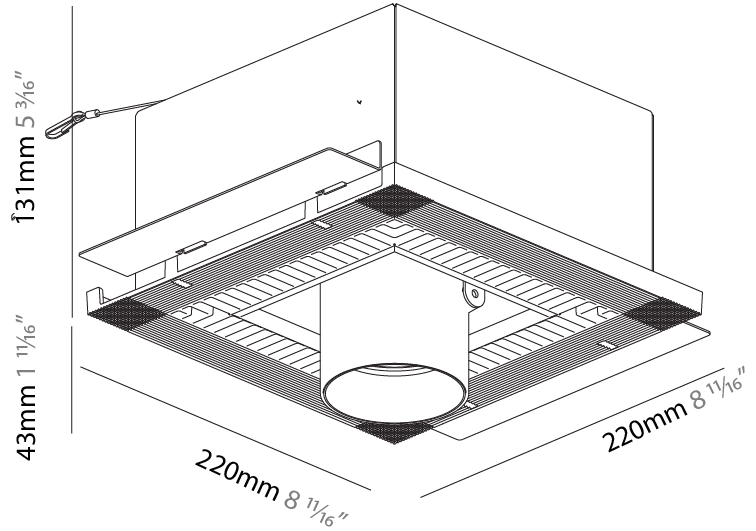

ELECTRICAL

Lamp Type: LED (Zhaga Standard)
Input Wattage (W): 19.3 + 2.6
Total Output Wattage (W): 16.5 + 2.2
Dimming: Tri-Mode (Non-Dimming and Phase Dimming (120Vac only) and 0-10V Dimming)
Driver Included: No
Driver Location: Remote
Driver Type: Constant Current & Constant Voltage - Universal
Driver Class: Class 2
Input Voltage (V): 120 - 277
Output Voltage (V): 24
Constant Current (MA): 500

LED

Number of LEDs: 2
Color Temperature (°K): 2700 / 3000 / 4000
Max. Delivered Lumen (lm): 1540 / 1580 / 1690
CRI: >90 CRI
Lamp Life (hrs): 50000
Upon Request: Special Color Temperature

OPTICAL

Reflector: 20 / 40 / 60
Adjustability: Rotational 355°; Tilt 45°
Upon Request: Special Beam Angles

RATINGS AND CERTIFICATIONS

Certified By: Certified for North American Standards
Zaneen Lighting Inc. © 2024, Phone: 588-3387, Fax: 247-9319, www.zaneen.com

Patents: IP20
For international specifications by adding 'INT' at the end of the existing Model #. For assistance on 'custom' specifications, contact zteam@zaneen.com.
In a constant effort to supply the best product, we reserve the right to change specifications or materials without notice. The most recent specification sheets are found at zaneen.com