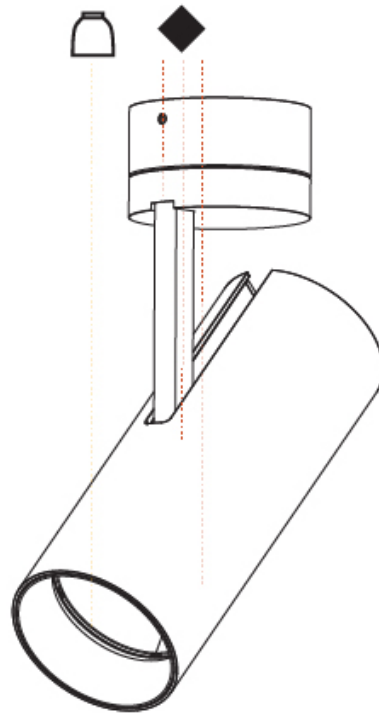

A3D113-

PROJECT	_____
TYPE	_____
SPECIFIER	_____
QUANTITY	_____
DATE	_____