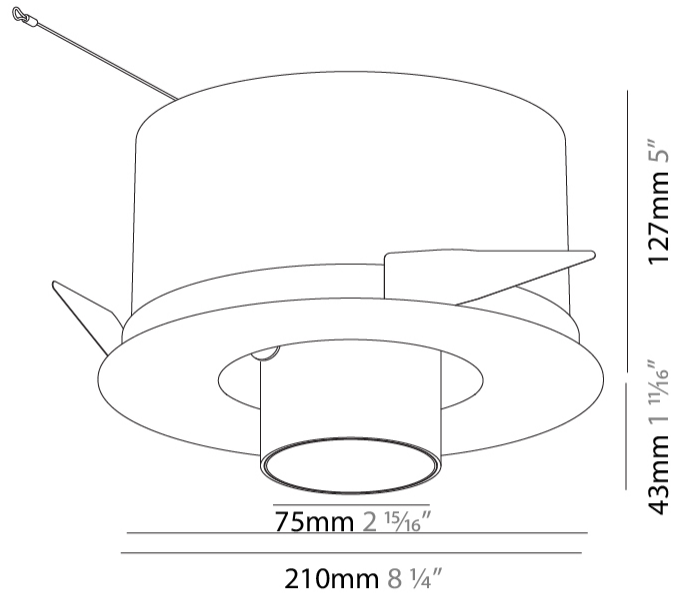

PHYSICAL

Shape: Round
Diameter (mm): 210
Diameter (in): 8 1/4
Height (mm): 170
Height (in): 6 11/16
Ceiling Thickness (mm): 10 / 12.5 / 15
Ceiling Thickness (in): 3/8 or 1/2 or 9/16
Min. Recessing Depth (mm): 140
Min. Recessing Depth (in): 5 1/2
Light Distribution: Adjustable / Indirect
Weight (kg): 1.4
Weight (lbs): 3.09
Fixture Finish: SSR / BKV / CWI / CRY / HAB / UFT / ITA / RUA / FTG / MYG / LOD / PUS / FRO / FUP / KIA / POP / BLS / SPG / MEY / GOH / GUM / CHC / COM / ABZ / JAG / OBR / MOS / ROR
Fixture Material: Aluminum Die Cast
Cut-out Measurements: D. - 195mm / 7 11/16"

ELECTRICAL

Lamp Type: LED (Zhaga Standard)
Input Wattage (W): 19
Total Output Wattage (W): 17.3
Dimming: Tri-Mode (Non-Dimming and Phase Dimming (120Vac only) and 0-10V Dimming)
Driver Included: No
Driver Location: Recessed Housing
Driver Type: Constant Current - Universal
Input Voltage (V): 120 - 277
Constant Current (MA): 500

LED

Number of LEDs: 1
Color Temperature (°K): 2700 / 3000 / 3500 / 4000
Max. Delivered Lumen (lm): 1460 / 1521 / 1623 / 1656
Nominal Lumen (lm): 2160 / 2250 / 2401 / 2450
CRI: >90 CRI
Lamp Life (hrs): 50000

OPTICAL

Reflector°: 16 / 32
Optic°: Lens Pack - No Lens / Linear Spread Lens / Honeycomb / Spread Lens
Adjustability: Rotational 355°; Tilt 45°

RATINGS AND CERTIFICATIONS

Certified By: Certified for North American Standards
IP rating: IP20