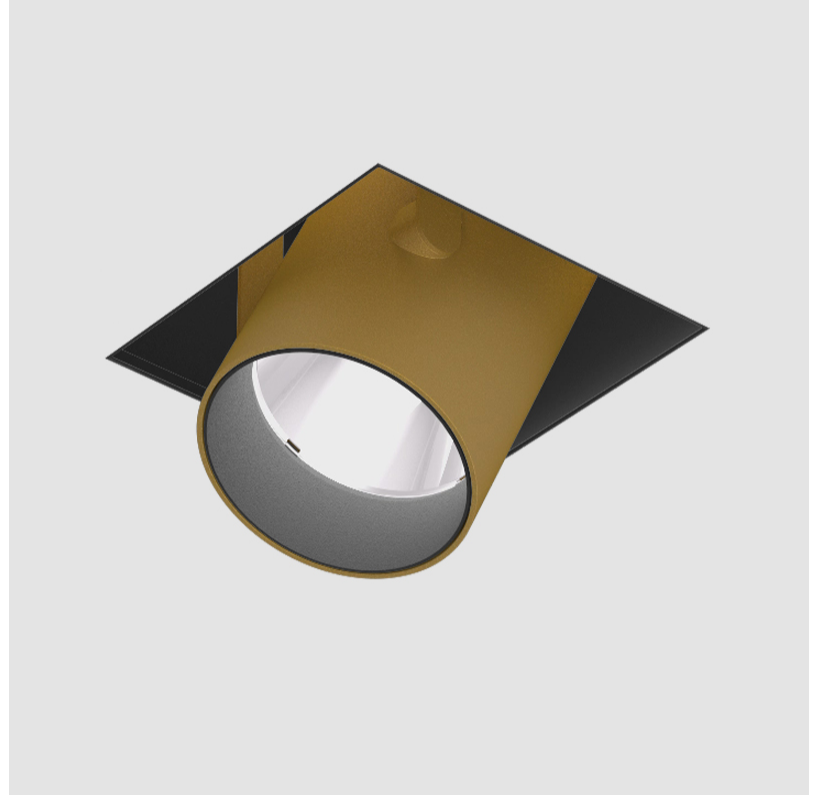

ELECTRICAL

Lamp Type: LED (Zhaga Standard)
Input Wattage (W): 19.3 + 2.6
Total Output Wattage (W): 16.5 + 2.2
Dimming: Tri-Mode (Non-Dimming and Phase Dimming (120Vac only) and 0-10V Dimming)
Driver Included: No
Driver Location: Remote
Driver Type: Constant Current & Constant Voltage - Universal
Driver Class: Class 2
Input Voltage (V): 120 - 277
Output Voltage (V): 24
Constant Current (MA): 500

LED

Number of LEDs: 2
Color Temperature (°K): 2700 / 3000 / 4000
Max. Delivered Lumen (lm): 1540 / 1580 / 1690
CRI: >90 CRI
Lamp Life (hrs): 50000
Upon Request: Special Color Temperature

OPTICAL

Reflector: 20 / 40 / 60
Adjustability: Rotational 355°; Tilt 45°
Upon Request: Special Beam Angles

RATINGS AND CERTIFICATIONS

Certified By: Certified for North American Standards
Zaneen Lighting Inc. © 2024, Phone: 588-3387, Fax: 247-9319, www.zaneen.com

Patents: IP20
For international specifications by adding 'INT' at the end of the existing Model #. For assistance on 'custom' specifications, contact zteam@zaneen.com.
In a constant effort to supply the best product, we reserve the right to change specifications or materials without notice. The most recent specification sheets are found at zaneen.com