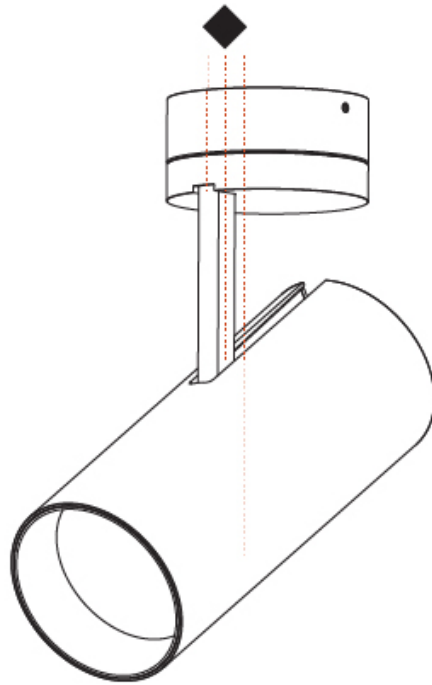

A3D115-

PROJECT

TYPE

SPECIFIER

QUANTITY

DATE