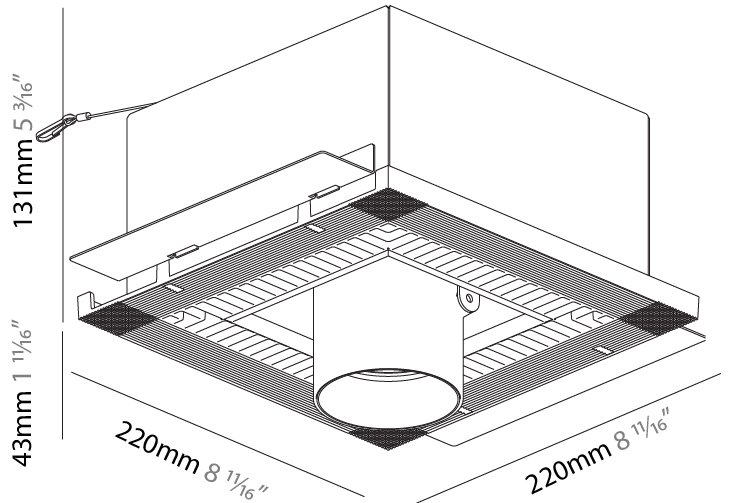

ELECTRICAL

Lamp Type: LED (Zhaga Standard)
Input Wattage (W): 13.2 (2700K) / 16.5
Total Output Wattage (W): 12 (2700K) / 15
Dimming: Tri-Mode (Non-Dimming and Phase Dimming (120Vac only) and 0-10V Dimming)
Driver Included: No
Driver Location: Recessed Housing
Driver Type: Constant Current - Universal
Driver Class: Class 2
Housing: See components
Input Voltage (V): 120 - 277
Constant Current (MA): 350

LED

Number of LEDs: 1
Color Temperature (°K): 2700 / 3000 / 3500 / 4000
Max. Delivered Lumen (lm): 870 / 970 / 1038 / 1060
CRI: >90 CRI
Lamp Life (hrs): 50000
Upon Request: Special Color Temperature

OPTICAL

Reflector°: 10
Adjustability: Rotational 355°; Tilt 45°
Upon Request: Special Beam Angles

RATINGS AND CERTIFICATIONS

Certified By: Certified for North American Standards
Zaneen Lighting Inc. © 2024, Phone: 588-3387, Fax: 247-9519, www.zaneen.com

145mm 5 11/16"	10 | 12 1/2 | 15 | 25mm 3/8" | 1/2" | 9/16" | 1"	225mm x 225mm 8 7/8" x 8 7/8"		355°	45°