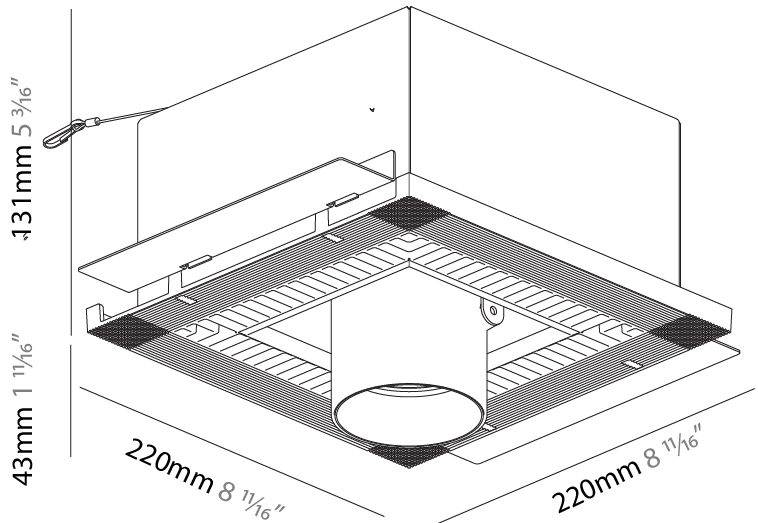

ELECTRICAL

Lamp Type: LED (Zhaga Standard)
Input Wattage (W): 23.1
Total Output Wattage (W): 18.7
Dimming: Tri-Mode (Non-Dimming and Phase Dimming (120Vac only) and 0-10V Dimming)
Driver Included: No
Driver Location: Recessed Housing
Driver Type: Constant Current - Universal
Driver Class: Class 2
Housing: See components
Input Voltage (V): 120 - 277
Constant Current (MA): 500

LED

Number of LEDs: 1
Color Temperature (°K): 2700 / 3000 / 3500 / 4000
Max. Delivered Lumen (lm): 1490 / 1530 / 1607 / 1640
CRI: >90 CRI
Lamp Life (hrs): 50000
Upon Request: Special Color Temperature

OPTICAL

Reflector: 20 / 40 / 60
Adjustability: Rotational 355°; Tilt 45°
Upon Request: Special Beam Angles

RATINGS AND CERTIFICATIONS

Certified By: Certified for North American Standards
Zaneen Lighting Inc. © 2024, Phone: 588-3387, Fax: 247-9319, www.zaneen.com

For international specifications by adding 'INT' at the end of the existing Model #. For assistance on 'custom' specifications, contact zteam@zaneen.com. In a constant effort to supply the best product, we reserve the right to change specifications or materials without notice. The most recent specification sheets are found at zaneen.com

145mm
5 11/16"

10 | 12 1/2 | 15 | 25mm
3/8" | 1/2" | 9/16" | 1"

225mm x 225mm
8 7/8" x 8 7/8"

355°

45°