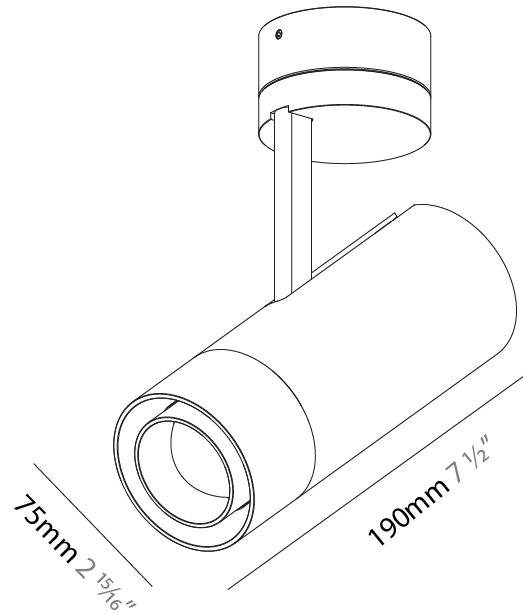

GENERAL

Series: Imagine
Subseries: Imagine Flex
Brand: Prolicht
Division: Architectural
Mounting Type: Surface
Mounting Location: Ceiling
Subcategory: Spots

PHYSICAL

Shape: Cylinder
Diameter (mm): 75
Diameter (in): 2 ¹⁵/₁₆
Height (mm): 190
Height (in): 7 ¹/₂
Max. Overall Height (mm): 235
Max. Overall Height (in): 9 ³/₄
Light Distribution: Adjustable / Direct
Weight (kg): 0.919
Weight (lbs): 2.02
Fixture Finish: SSR / BKV / CWI / CRY / HAB / UFT / ITA / RUA / FTG / MYG / LOD / PUS / FRO / FUP / KIA / POP / BLS / SPG / MEY / GOH / GUM / CHC / COM / ABZ / JAG / OBR / MOS / ROR
Fixture Material: Aluminum Die Cast

ELECTRICAL

Lamp Type: LED (Zhaga Standard)
Input Wattage (W): 20
Total Output Wattage (W): 18.2
Dimming: Tri-Mode (Non-Dimming and Phase Dimming (120Vac only) and 0-10V Dimming)
Driver Included: Yes
Driver Location: Integrated
Driver Type: Constant Current - Universal
Driver Class: Class 2
Input Voltage (V): 120 - 277
Constant Current (MA): 500

LED

Number of LEDs: 1
Color Temperature (°K): 2700 / 3000 / 3500 / 4000
Max. Delivered Lumen (lm): 788 / 817 / 859 / 876
Nominal Lumen (lm): 1782 / 1848 / 1941 / 1981
CRI: >90 CRI
Lamp Life (hrs): 50000

OPTICAL

Reflector°: 14° to 48°
Adjustability: Rotational 350°; Tilt 90°

RATINGS AND CERTIFICATIONS

Certified By: Certified for North American Standards
IP rating: IP20

PROJECT _____
TYPE _____
SPECIFIER _____
QUANTITY _____
DATE _____