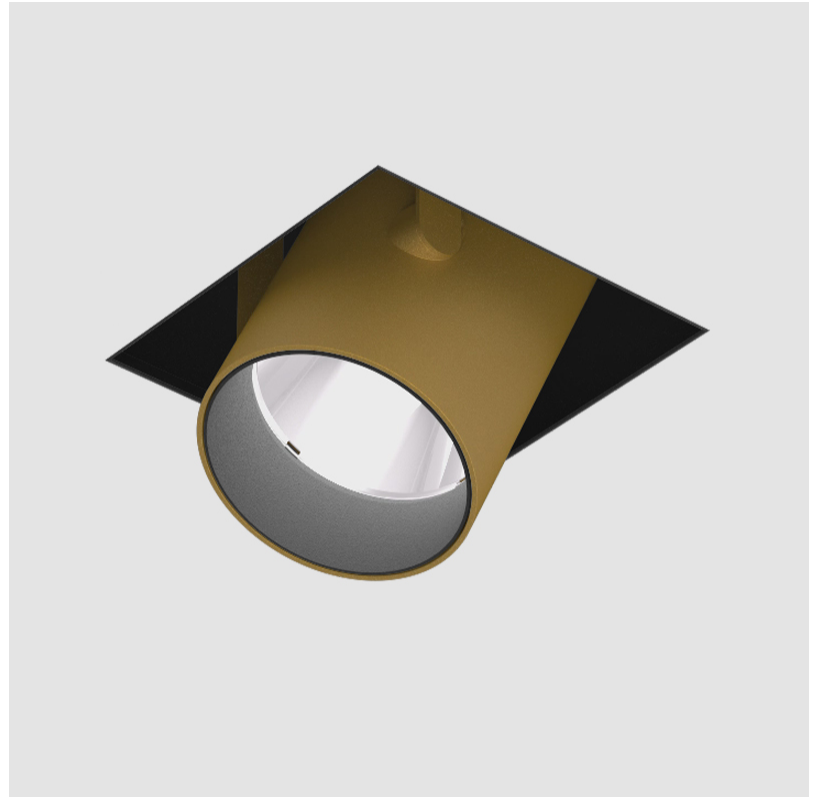

ELECTRICAL

Lamp Type: LED (Zhaga Standard)
Input Wattage (W): 23.1
Total Output Wattage (W): 18.7
Dimming: Tri-Mode (Non-Dimming and Phase Dimming (120Vac only) and 0-10V Dimming)
Driver Included: No
Driver Location: Recessed Housing
Driver Type: Constant Current - Universal
Driver Class: Class 2
Housing: See components
Input Voltage (V): 120 - 277
Constant Current (MA): 500

LED

Number of LEDs: 1
Color Temperature (°K): 2700 / 3000 / 3500 / 4000
Max. Delivered Lumen (lm): 1490 / 1530 / 1607 / 1640
CRI: >90 CRI
Lamp Life (hrs): 50000
Upon Request: Special Color Temperature

OPTICAL

Reflector: 20 / 40 / 60
Adjustability: Rotational 355°; Tilt 45°
Upon Request: Special Beam Angles

RATINGS AND CERTIFICATIONS

Certified By: Certified for North American Standards
Zaneen Lighting Inc. © 2024, Phone: 588-3387, Fax: 247-9319, www.zaneen.com

For international specifications by adding 'INT' at the end of the existing Model #. For assistance on 'custom' specifications, contact zteam@zaneen.com. In a constant effort to supply the best product, we reserve the right to change specifications or materials without notice. The most recent specification sheets are found at zaneen.com

145mm
5 11/16"

10 | 12 1/2 | 15 | 25mm
3/8" | 1/2" | 9/16" | 1"

225mm x 225mm
8 7/8" x 8 7/8"

355°

45°